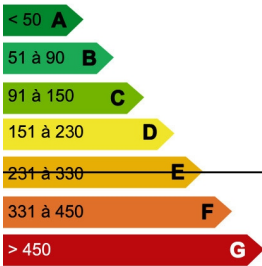

Agency	BUGEAT	Type	Small priced property
All levels surface	130m ²	Land Surface	957m ²
Number of rooms	6	Number of bedrooms	4

Logement économique

Logement énergivore

Logement

259
KWhep/m² an

Faible émission de GES

Forte émission de GES

Batiment

77
Kg CO2/m² an

Informations

2 levels
elevated on cellar
an habitable house
with some refurbishment required
Ground floor :
Lounge : 42 sqm with large windows
Kitchen leading to the yard/ garden
Bedroom : 15 sqm
First floor :